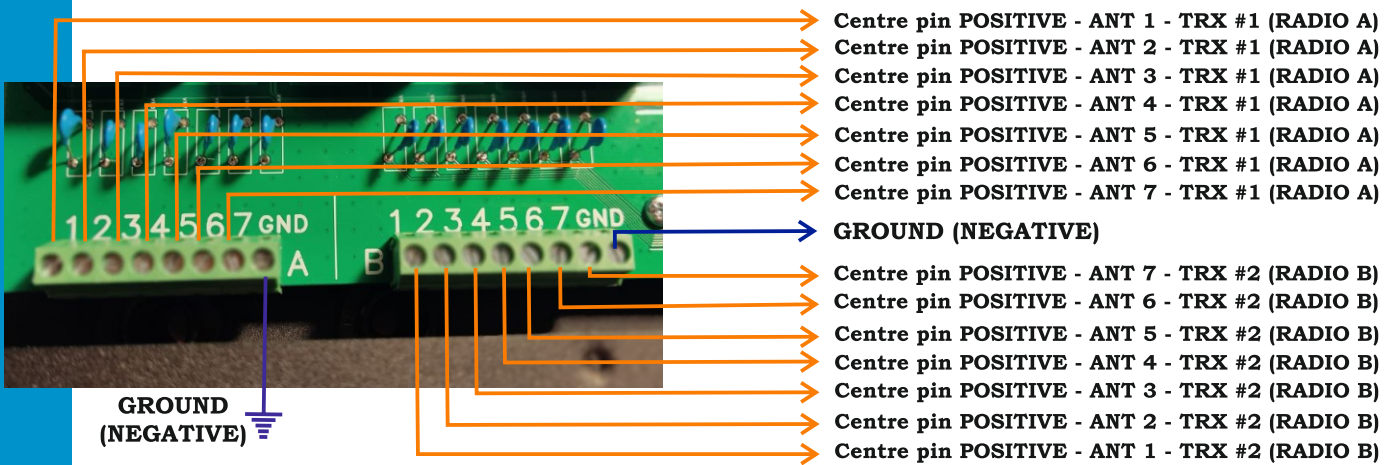

Model: AS-27

7 Position Remote Antenna Switch for 2 radios

- 7 Antennas to 2 Radios
- Frequency range: DC to 54 MHz
- Impedance: 50 ohm
- Insertion loss: 0.06 dB or better
- Power: 3 kW Peak (SWR < 1.5:1)
2kW "Key Down (SWR < 1.5:1)
- Control Voltage: +12V DC
- Connectors SO-239

CONNECTION:

MAX. CONTROL VOLTAGE - +14 V