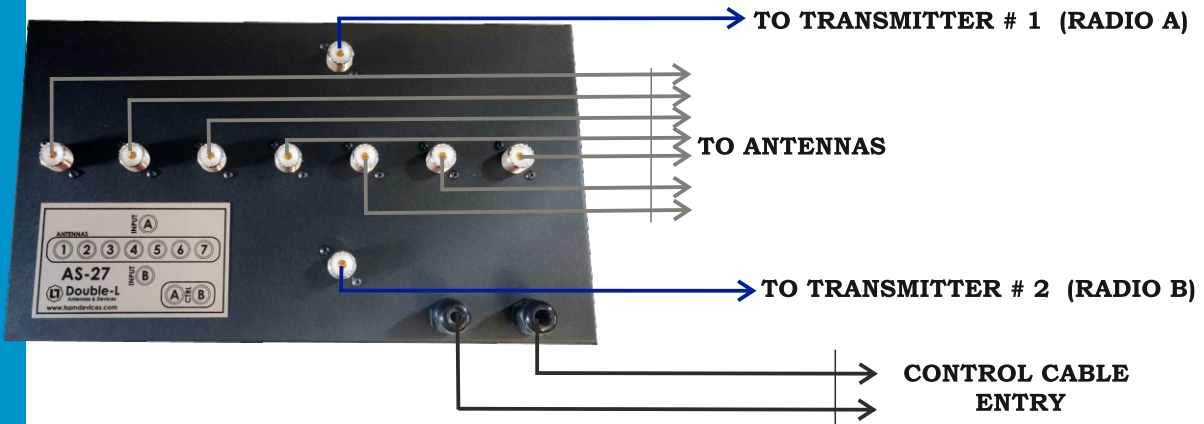

Model: AS-27

7 Position Remote Antenna Switch for 2 radios

- 7 Antennas to 2 Radios
- Frequency range: DC to 54 MHz
- Impedance: 50 ohm
- Insertion loss: 0.06 dB or better
- Power: 3 kW Peak (SWR < 1.5:1)
2kW "Key Down (SWR < 1.5:1)
- Control Voltage: +12V DC
- Connectors SO-239

CONNECTION:

MAX. CONTROL VOLTAGE - +14 V