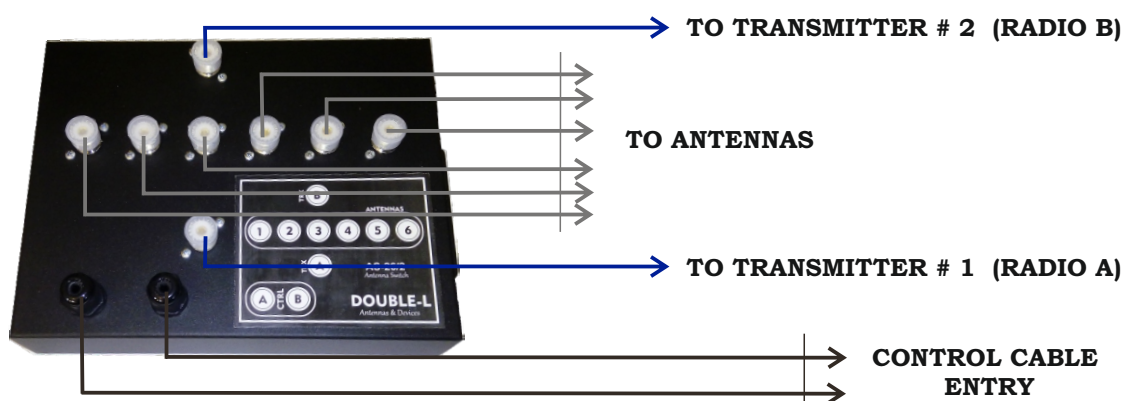

Model: AS-26

6 Position Remote Antenna Switch for 2 radios

- 6 Antennas to 2 Radios
- Frequency range: DC to 54 MHz
- Impedance: 50 ohm
- Insertion loss: 0.06 dB or better
- Power: 3 kW Peak (SWR < 1.5:1)
2kW "Key Down" (SWR < 1.5:1)
- Control Voltage: 12V DC
- Connectors SO-239

CONNECTION:

MAX. CONTROL VOLTAGE - +14 V