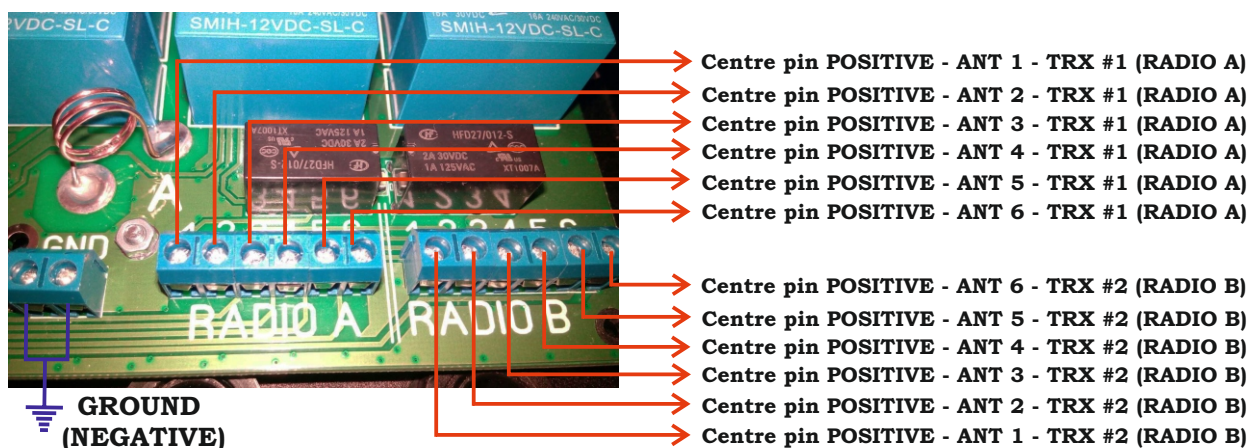

Model: AS-26

6 Position Remote Antenna Switch for 2 radios

- 6 Antennas to 2 Radios
- Frequency range: DC to 54 MHz
- Impedance: 50 ohm
- Insertion loss: 0.06 dB or better
- Power: 3 kW Peak (SWR < 1.5:1)
2kW "Key Down" (SWR < 1.5:1)
- Control Voltage: 12V DC
- Connectors SO-239

CONNECTION:

MAX. CONTROL VOLTAGE - +14 V